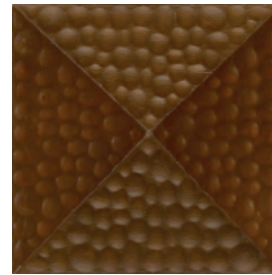

AURORA

Shown in Iron Rust Satin (IRS)

AUR 044 - 4 x 4

AUR 008 - 4 x 4

AUR 006 - 4 x 4

AUR 022 - 2 x 2

AUR 002 - 2 x 2

AUR 013 - 4 x 7-1/2

AUR 004 - 2 x 8

AUR 005 - 1/2 x 8

AUR 001 - 2 x 2

AUR 036 - 3 x 6

AUR 011 - 1-1/2 x 7-1/2

AUR 015 - 1 x 12

The Aurora Series is available in these finishes: Iron Rust Satin (IRS), Rainbow Copper (RBCO), Bronze Verde Satin (BZVS) and Bronze Satin (BZS).

PLAQUES

DE 655-BZVS
15-7/8 x 8-7/8

DE 652-BZVS
12 x 11

DE 654-COAS
12-1/2 x 11

QP 300-BZAS
11-1/2 x 5-1/8

QP 301-COAS
7-1/2 x 4-5/8